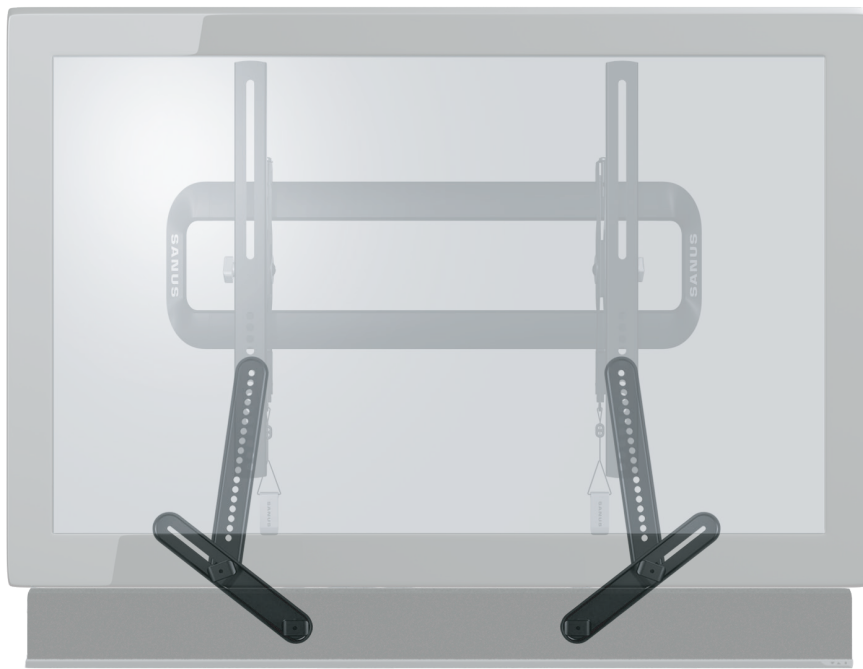

SANUS®

YOU'LL LOVE THIS SOUNDBAR MOUNT

\$89.99

Sound moves
with the TV

Attaches to the bottom
of your TV mount

All hardware
included

No additional
drilling necessary

Soundbar Speaker Mount | SA405

> **DIMENSIONS (w x d): 49 cm x 4.3 cm**

> **Weight capacity: 6.8 kg**

> **Compatibility: universal**